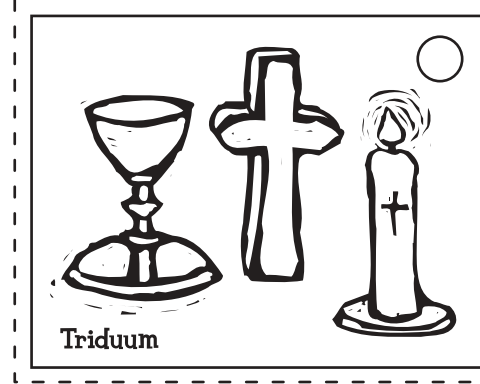

A Liturgical Year Journey Staff

You are learning about many of our ancestors in faith and the journeys they made. While these ancestors were traveling, they carried journey staffs. They used the staffs to probe unknown ground or to support themselves as they walked.

Celebrating the liturgical seasons each year can seem like making a journey of faith in and love for Jesus.

Make a liturgical year journey staff. Use a stick or an old mop or broom handle. Color each season's card with the color shown on the chart in your text. Cut out the cards, and write a prayer for the season on the back of each card. At the beginning of each season, tie the card to the staff. Pray the prayer often during the season.

Advent

Christmas

Lent

Easter

Ordinary Time

Triduum